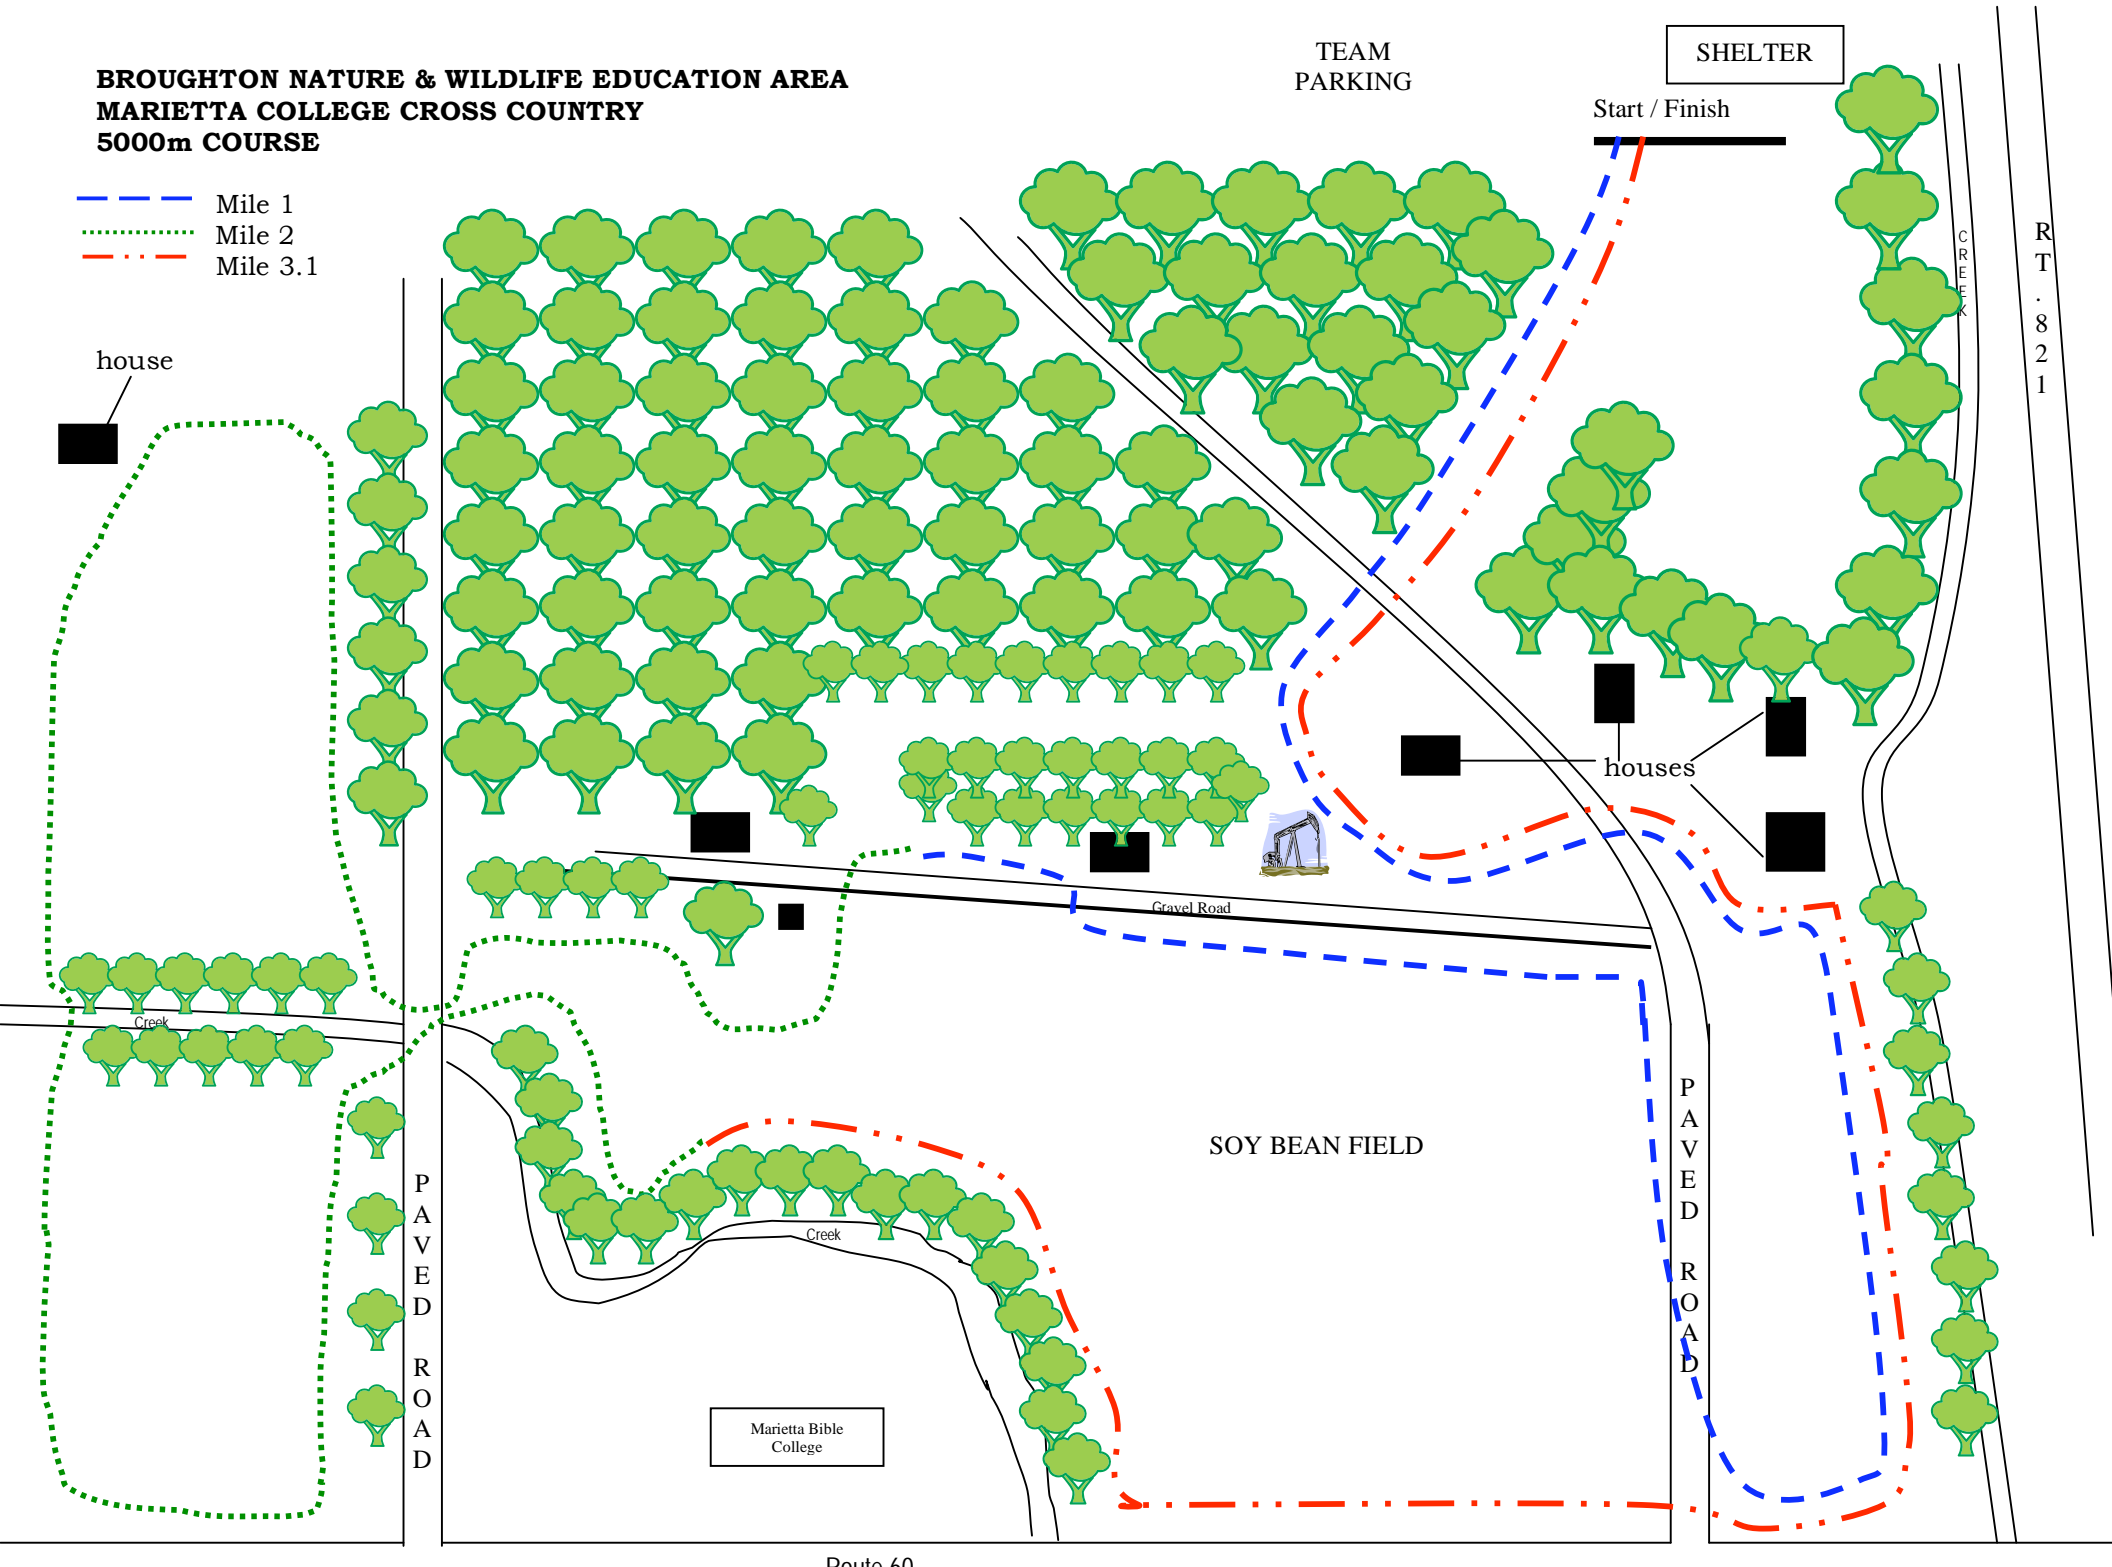

BROUGHTON NATURE & WILDLIFE EDUCATION AREA
MARIETTA COLLEGE CROSS COUNTRY
5000m COURSE

- Mile 1
- ⋯ Mile 2
- · - Mile 3.1

RT
· 8
2
1

Route 60