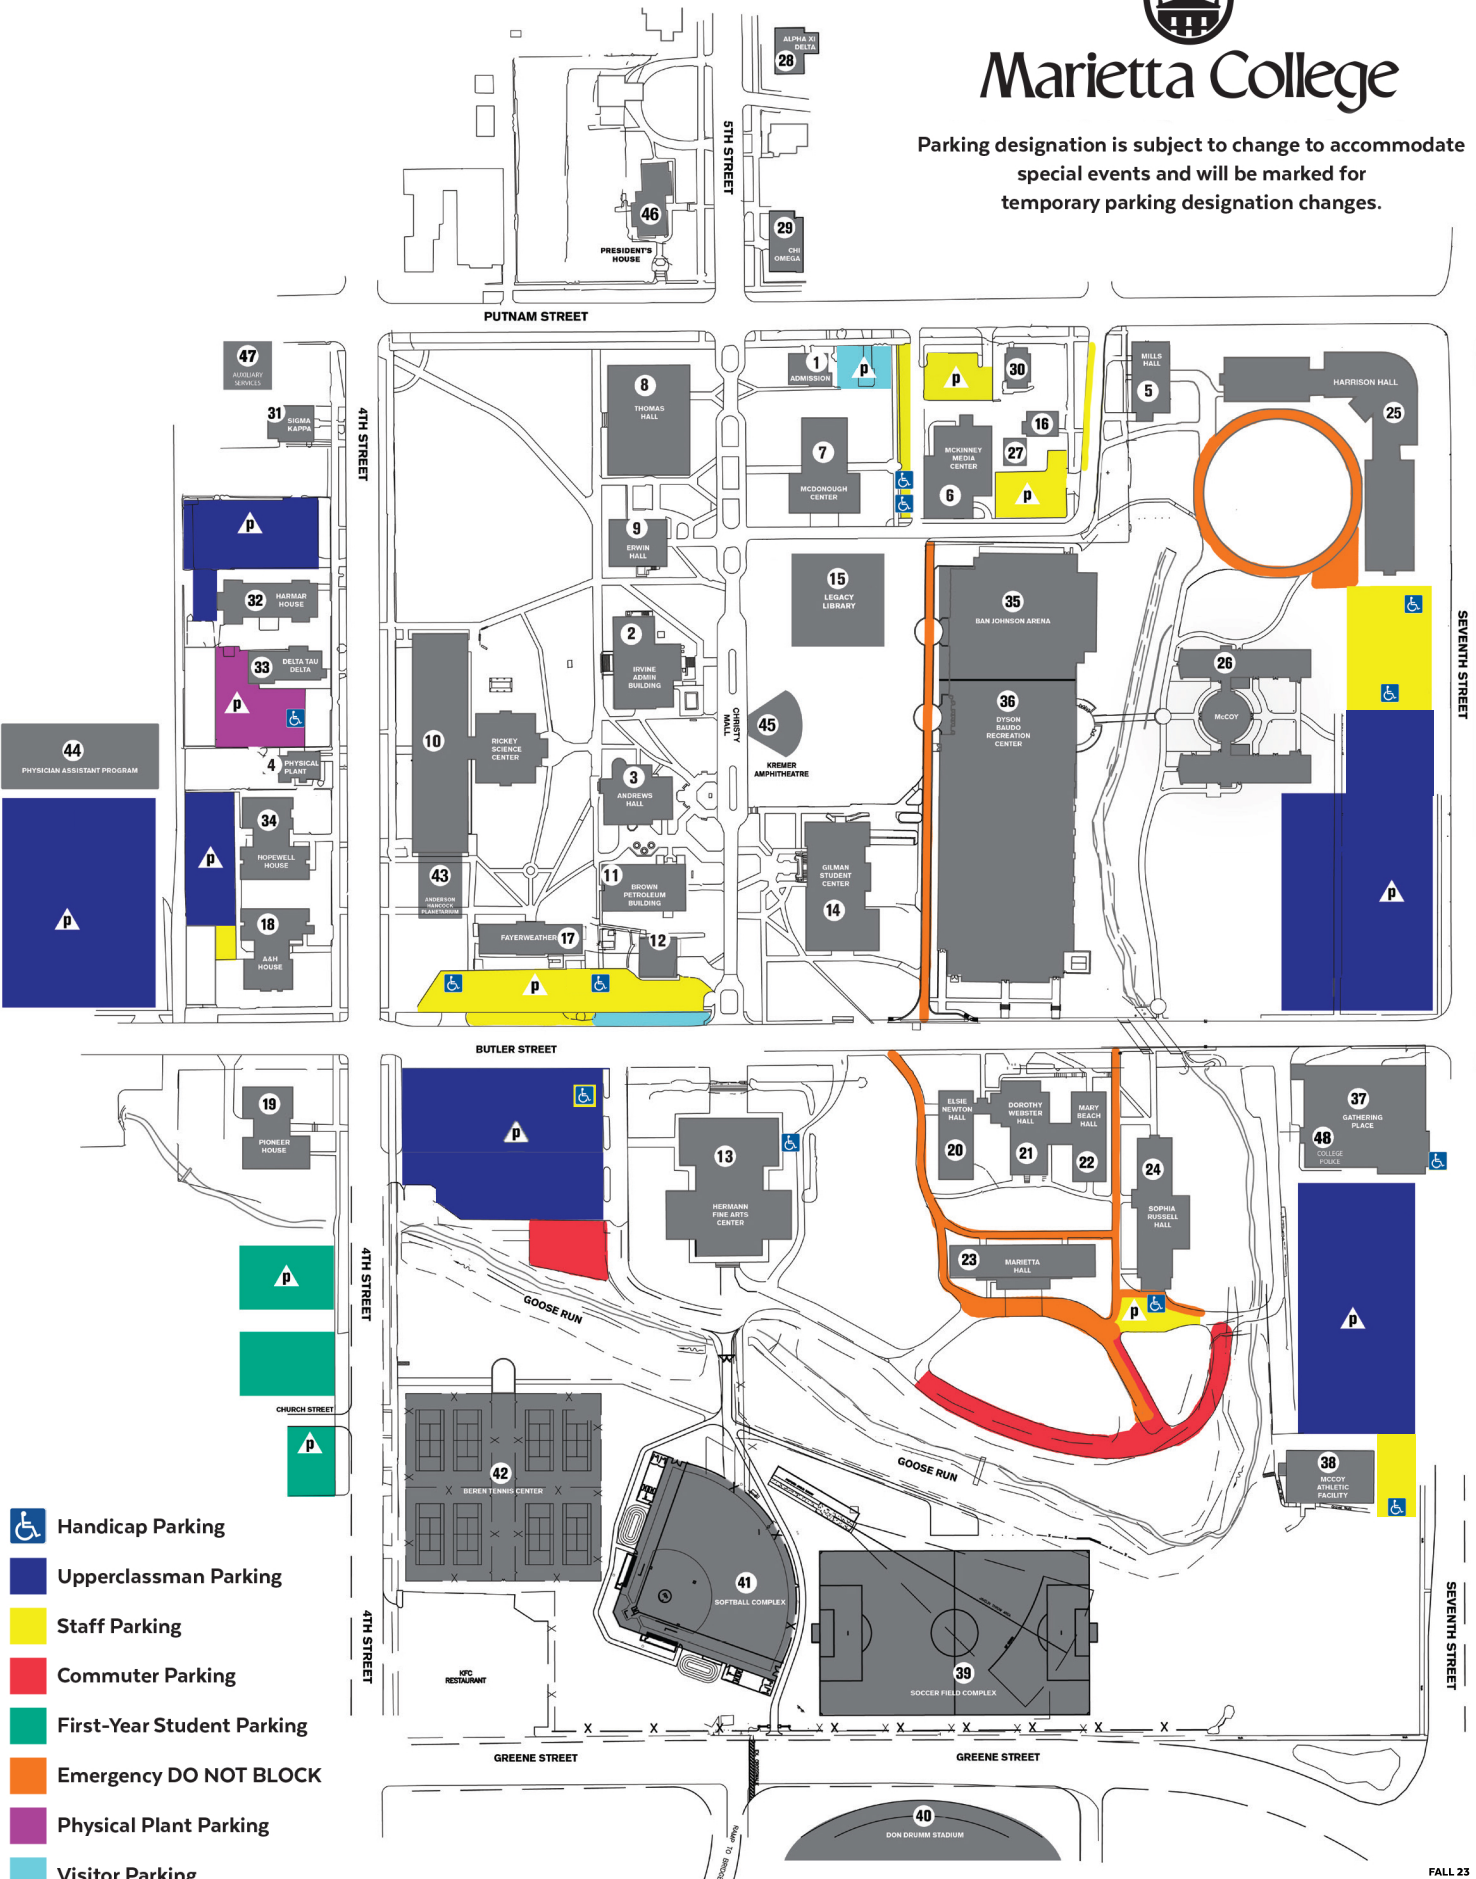

Marietta College

Parking designation is subject to change to accommodate special events and will be marked for temporary parking designation changes.

- Handicap Parking
- Upperclassman Parking
- Staff Parking
- Commuter Parking
- First-Year Student Parking
- Emergency DO NOT BLOCK
- Physical Plant Parking
- Visitor Parking